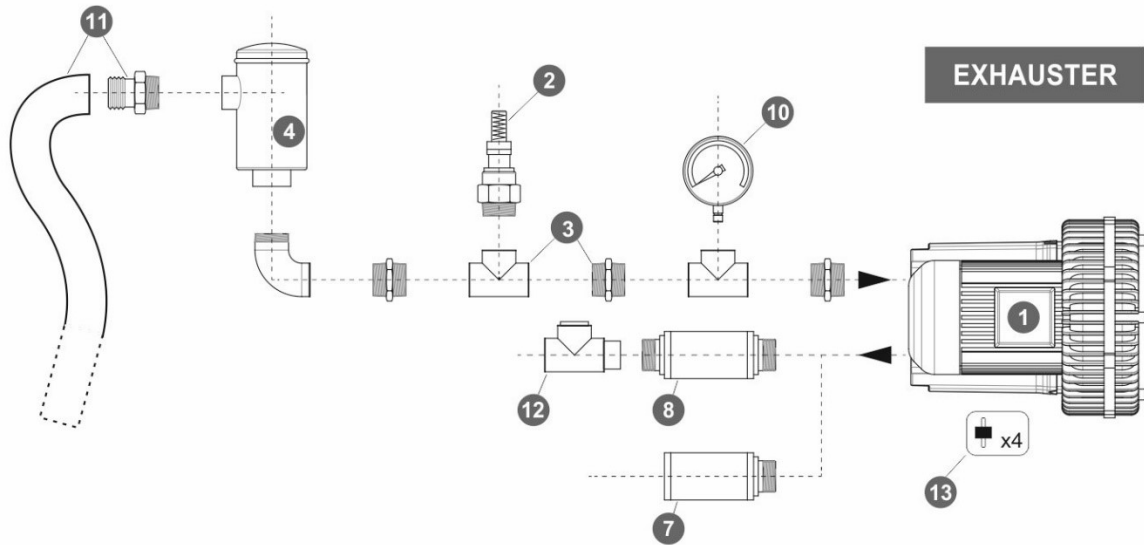

SIDE CHANNEL BLOWERS

BX 010 001 – Single Impeller – IE2

Ref. #	Description	Code
1	Side Channel Blower – Single Impeller / Single Stage – Ø1” connection	BX 010 001_
2	Safety Valve	BXSV032AL03
3	Installation kit safety valve	BXKS032025C
4	In-Line filter	Paper Polyester Stainless Steel 30 µ Stainless Steel 60 µ
5	Cartridge filter	BXCF032PA007
6	Filter kit	Nipple Socket
7	Final Silencer	BXFS032ZP - BXFS032ZPR
8	In-Line silencer	BXIS032
9	Indoor filter	BXIF032ZP100
10	Gauge	Pressure Vacuum
11	Sleeve + Hose clip kit	BXSH032
12	Check valve	BXCV032BR
13	Anti-vibration pins	BXAV06