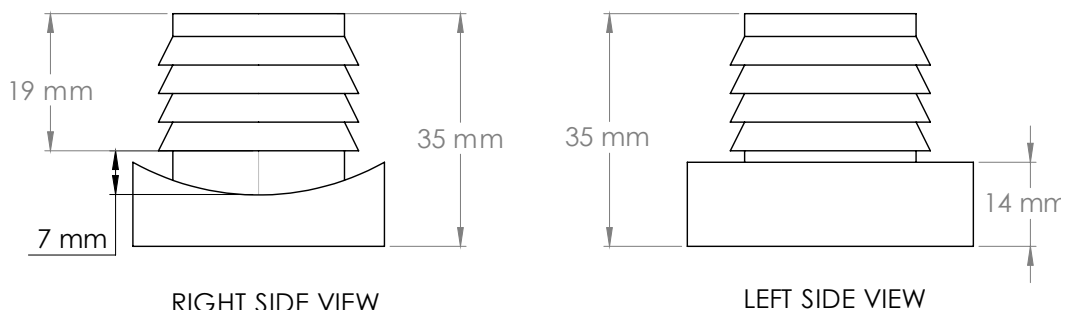

BXAR – EASY FITTING – for disc diffuser

The diffuser discs are connected to the diffuser tube through the threaded connection of this device.

- Threaded: $\frac{3}{4}$ " BSPP Female (*)
- Material: EPDM

(*) **Standard connection.** Also available in $\frac{3}{4}$ " NPT female