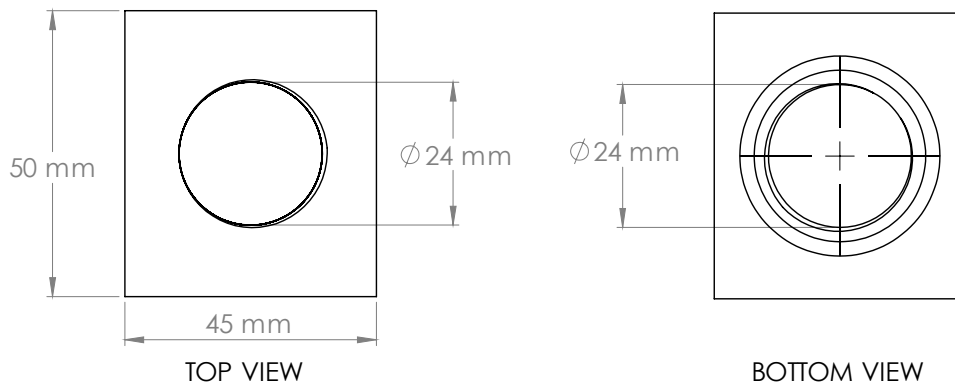

BXAR – EASY FITTING – for disc diffuser

The diffuser discs are connected to the diffuser tube through the threaded connection of this device.

- Threaded: $\frac{3}{4}$ " BSPP Female (*)
- Material: EPDM

(*) **Standard connection.** Also available in $\frac{3}{4}$ " NPT female